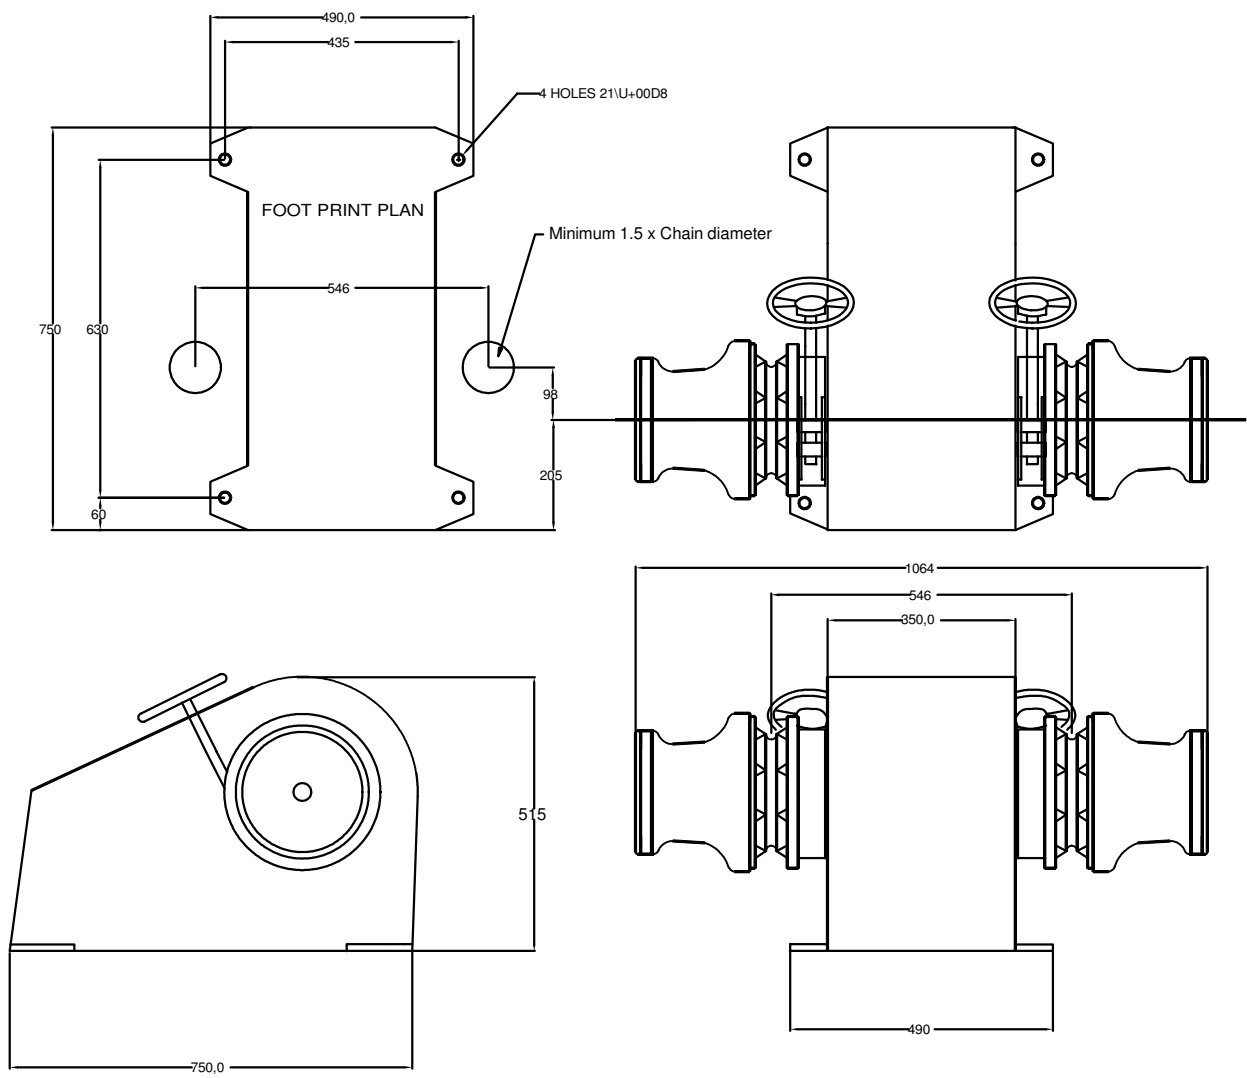

IF IN DOUBT PLEASE ASK

				PROJECTION
				STATUS
				DRN
ISSUE	ALTERATION	DATE	DRN	DATE

HARDY
UNIT D MILDWAY IND EST, FOUNDRY LANE
BURNHAM ON CROUCH, ESSEX, CM08SH
TEL: 00 44 (0) 1621 782726 FAX: 00 44 (0) 1621 785645

REF

TITLE	M3 STANDARD WINDLASS DGGD
NO:	A H3 GA01
ISSUE:	1