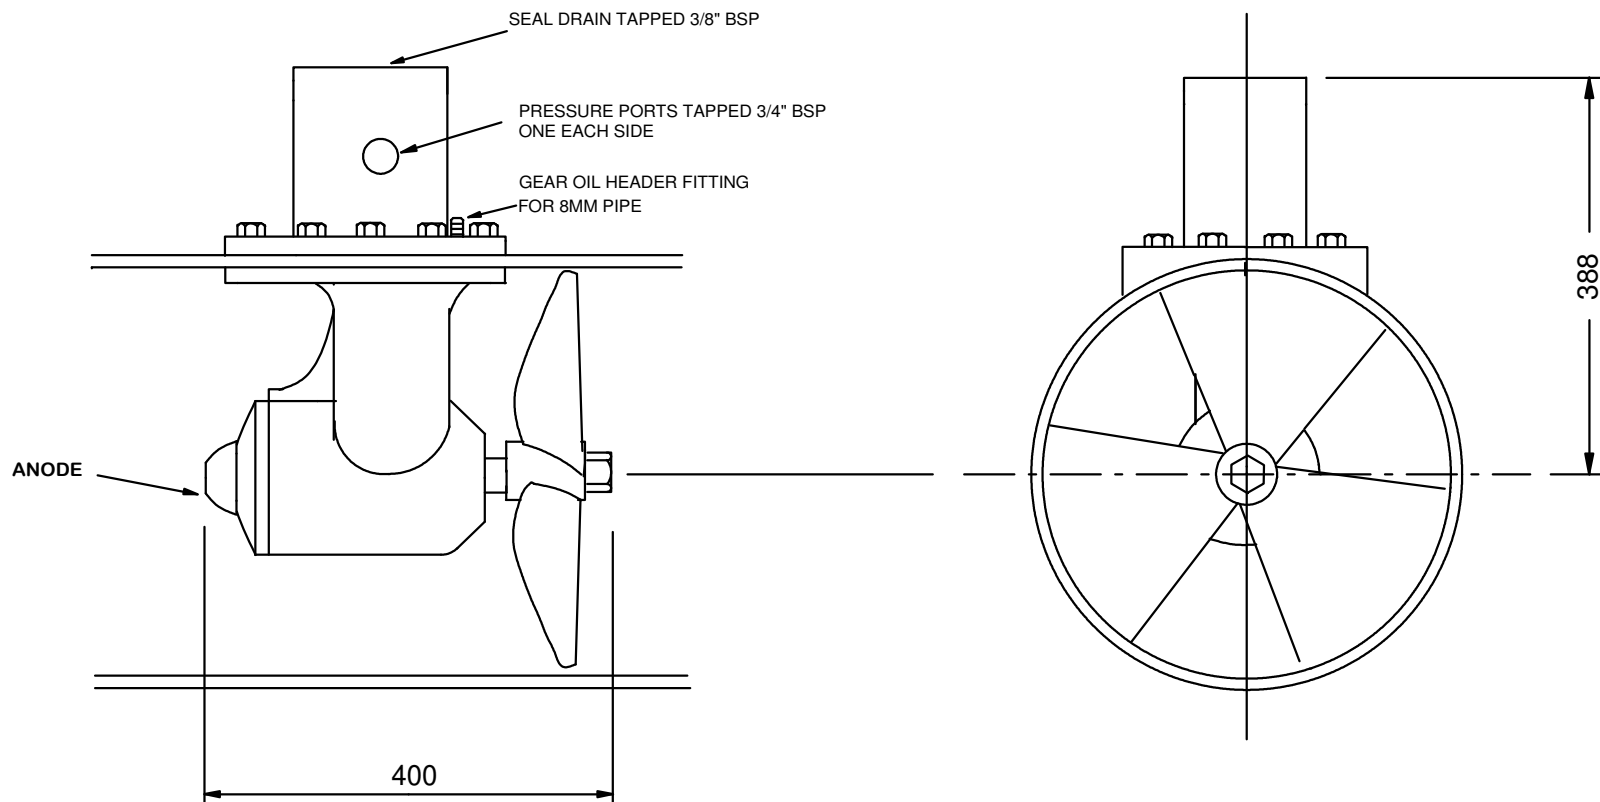

IF IN DOUBT PLEASE ASK

				DIMENSIONS	MM
				SCALE	NTS
				DRN	JWH
ISSUE	ALTERATION	DATE	DRN	DATE	23/10/97

TORKMASTER
HARDY ENGINEERING LTD
FOUNDRY LANE, BURNHAM - ON - CROUCH
Tel: 01621 782726 Fax: 01621 785645

REF	

TITLE	40HP THRUSTER	
NO:	TS035G06	ISSUE: 1