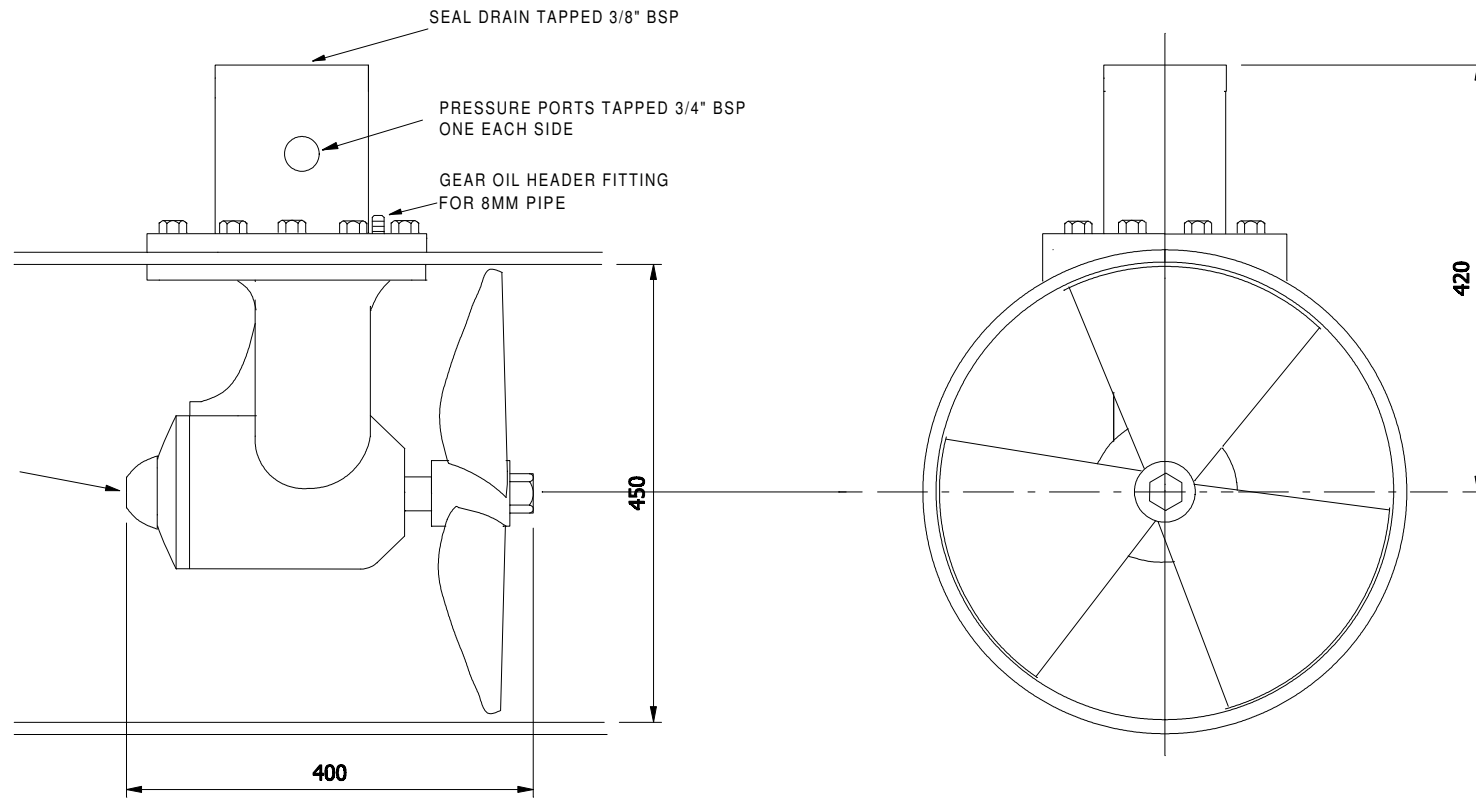

PLEASURE BOAT RATING 60 HP  
 COMMERIAL RATING 50 HP

				MM					
				NTS					50 HP THRUSTER
2	ANODE ADDED	11/03/99	JWH	JWH					TS050G01
				23/10/97					2