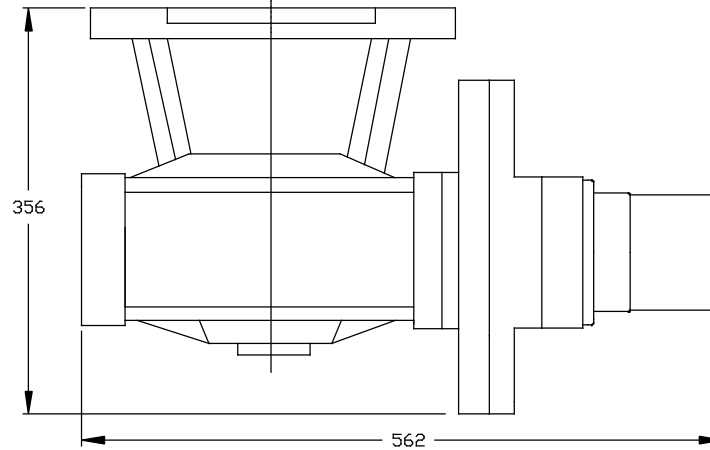

3500kg MAX PULL

				PROJECTION	 UNIT D MILDMAY IND EST, FOUNDRY LANE BURNHAM ON CROUCH, ESSEX, CM08SH TEL: 00 44 (0) 1821 782726 FAX: 00 44 (0) 1821 785645	REF	TITLE	V5 ANCHOR WINDLASS	
				STATUS					
				DRN					
				DATE					
ISSUE	ALTERATION	DATE	DRN	DATE			NO:	A V5 GA 01	ISSUE: 01