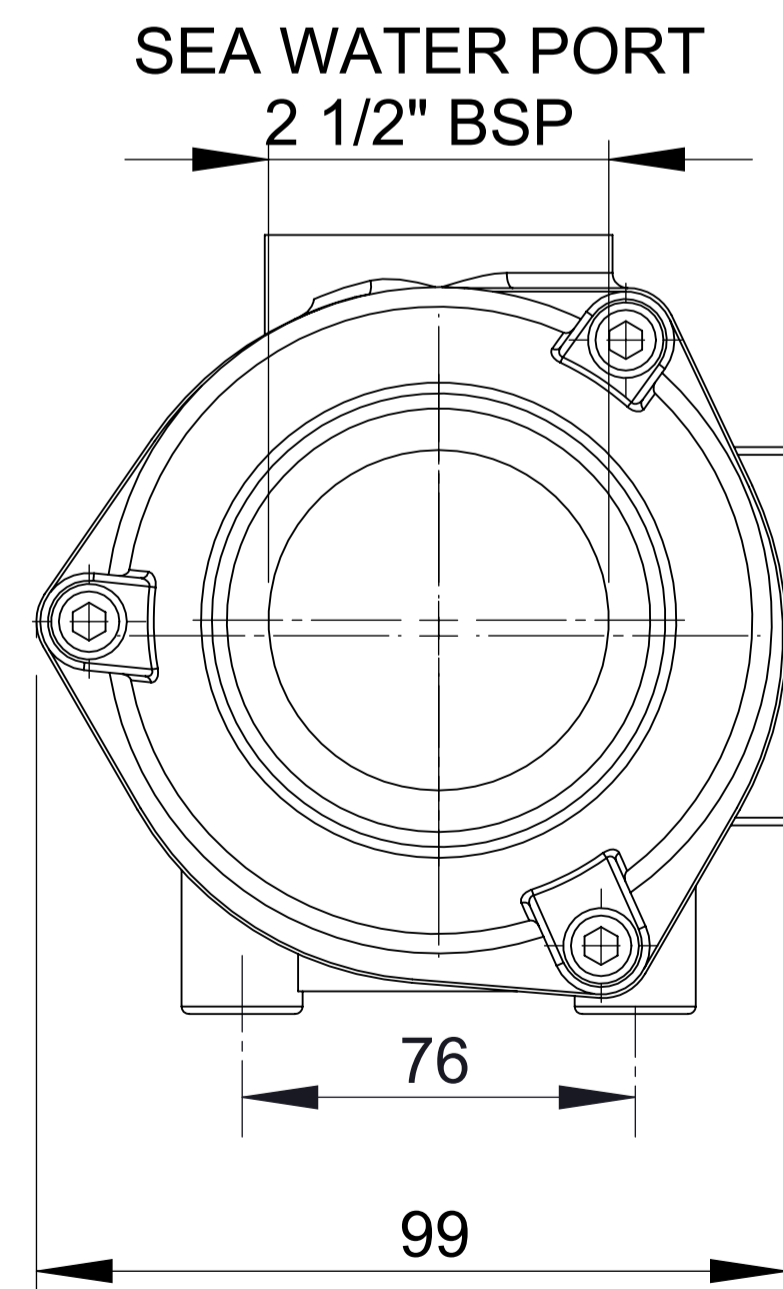

Max Oil Flow: 100LPM  
 Max Water Flow: 375LPM

				PROJECTION
				STATUS
				DRN
ISSUE	ALTERATION	DATE	DRN	DATE

**HARDY**  
 UNIT D MILDWAY IND EST, FOUNDRY LANE  
 BURNHAM ON CROUCH, ESSEX, CM0 8SH  
 TEL: 00 44 (0)1621 782726 FAX: 00 44 (0)1621 785645

REF

TITLE: OC100375 OIL COOLER  
 NO: H P OC100 375 GA 001

SCALE:  
 ISSUE:  
 01