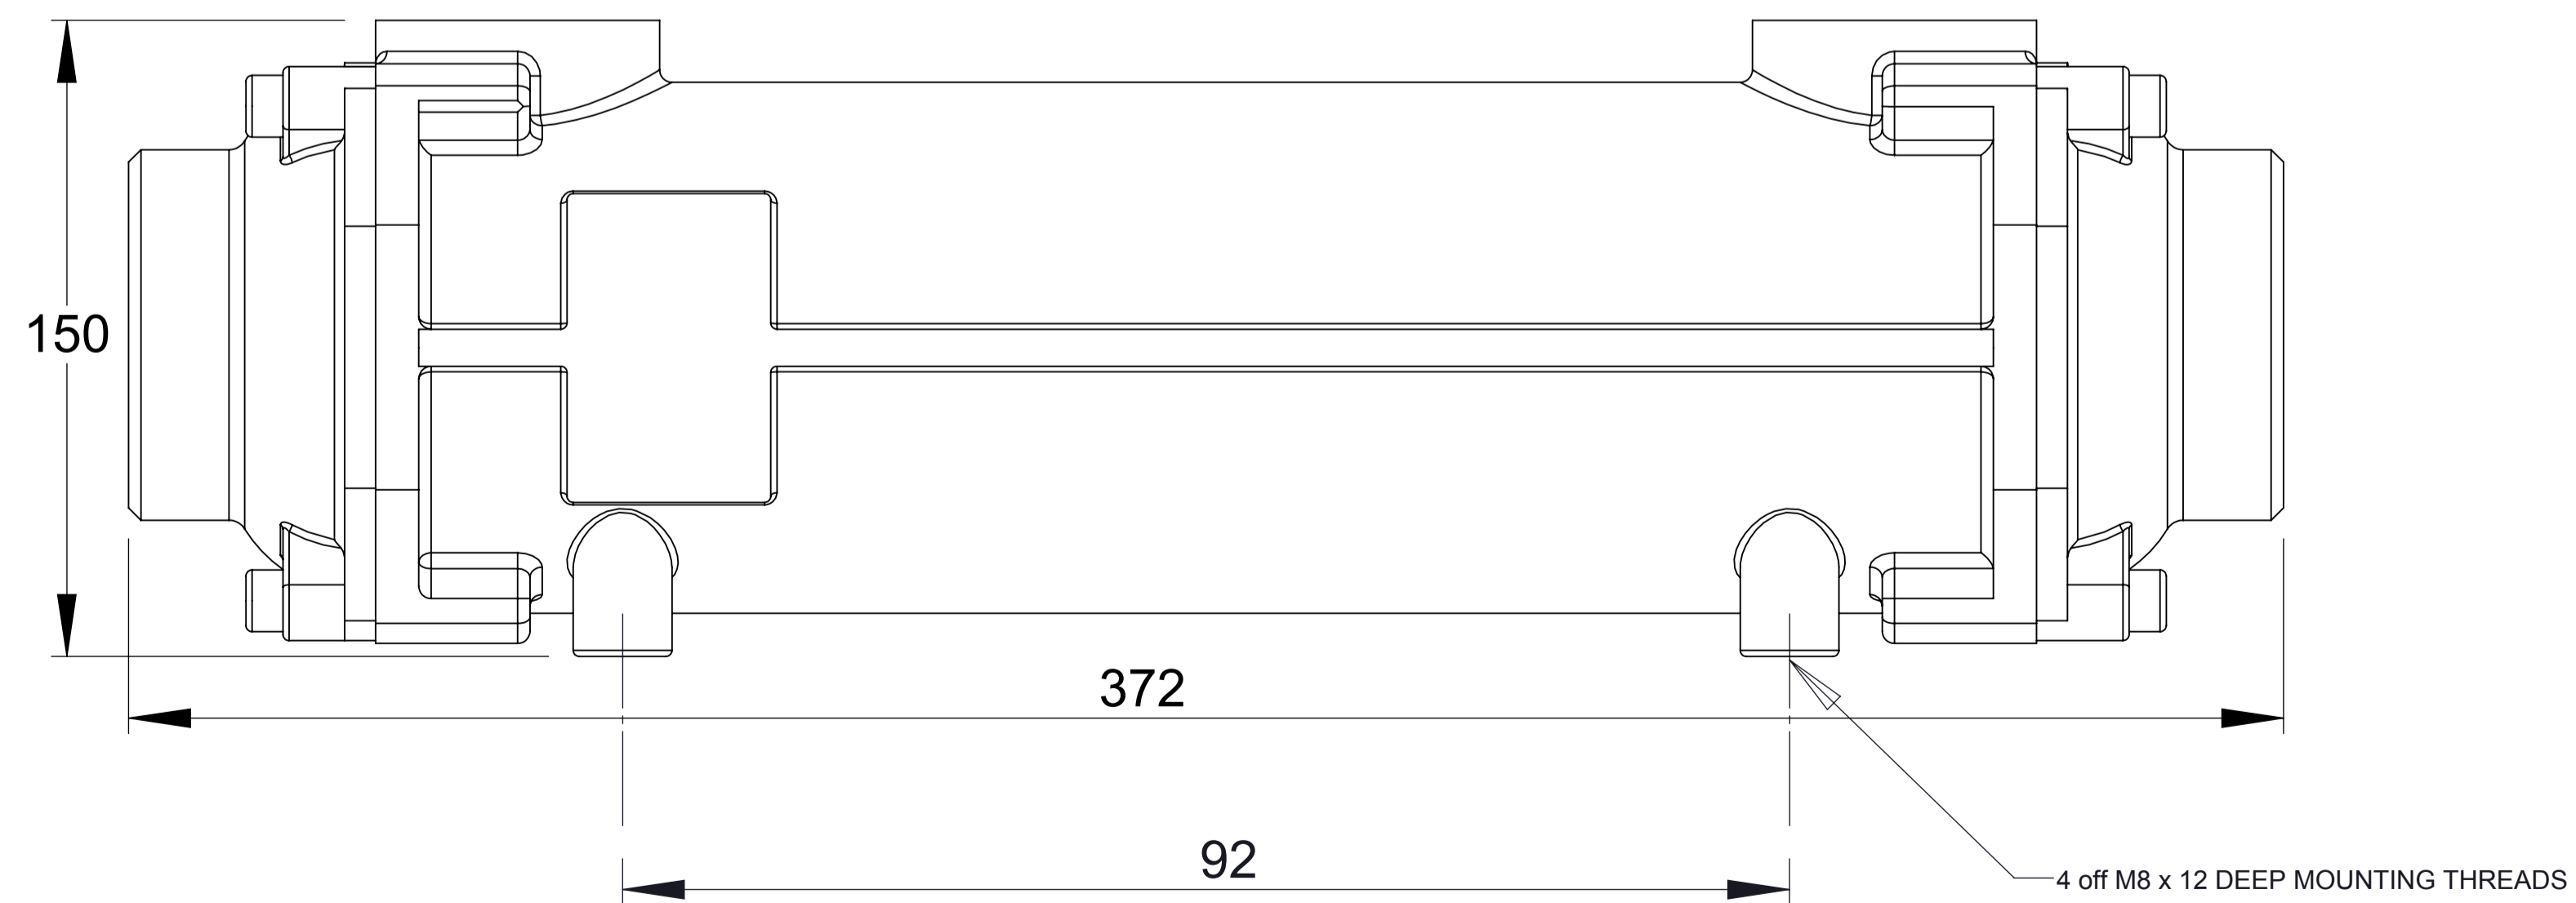

Max Oil Flow: 100LPM  
 Max Water Flow: 375LPM

				PROJECTION
				STATUS
				DRN
ISSUE	ALTERATION	DATE	DRN	DATE

**HARDY**  
 UNIT D MILDWAY IND EST, FOUNDRY LANE  
 BURNHAM ON CROUCH, ESSEX, CM0 8SH  
 TEL: 00 44 (0)1621 782726 FAX: 00 44 (0)1621 785645

REF

TITLE: OC100375 OIL COOLER  
 NO: H P OC100 375 GA 001

SCALE:  
 ISSUE:  
 01