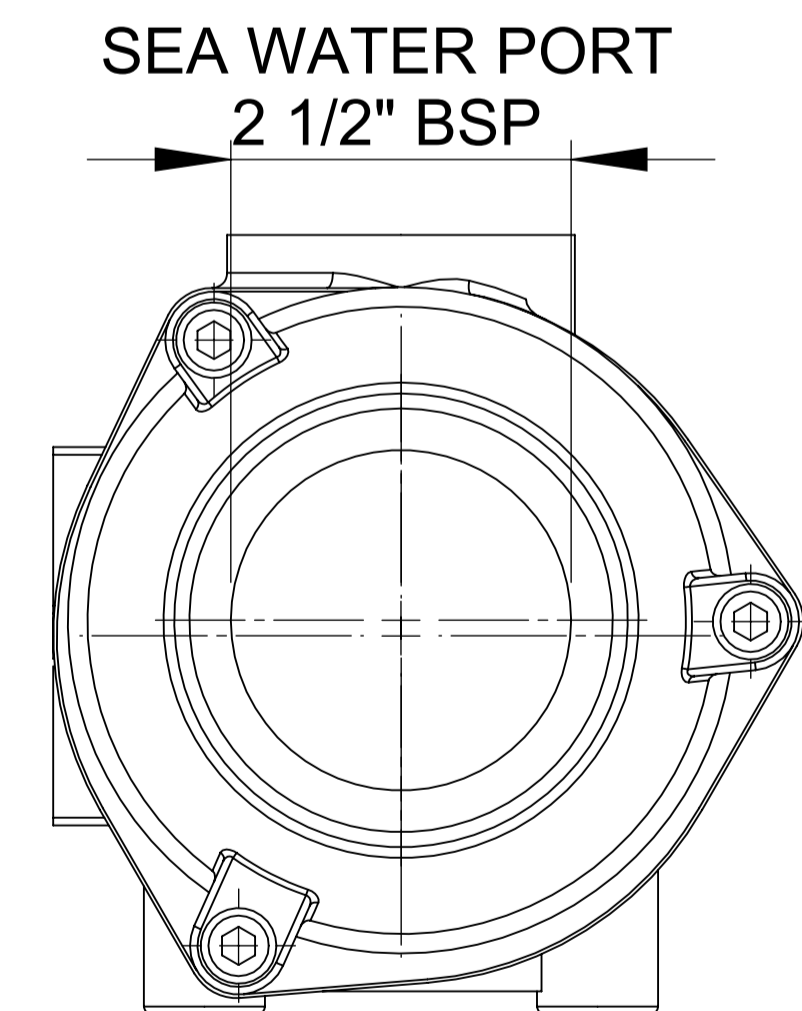

Max Oil Flow: 100LPM  
 Max Water Flow: 375LPM

				PROJECTION
				STATUS
				DRN
ISSUE	ALTERATION	DATE	DRN	DATE

**HARDY**  
 UNIT D MILDWAY IND EST, FOUNDRY LANE  
 BURNHAM ON CROUCH, ESSEX, CM0 8SH  
 TEL: 00 44 (0)1621 782726 FAX: 00 44 (0)1621 785645

REF

TITLE: OC100375 OIL COOLER  
 NO: H P OC100 375 GA 001

SCALE:  
 ISSUE:  
 01