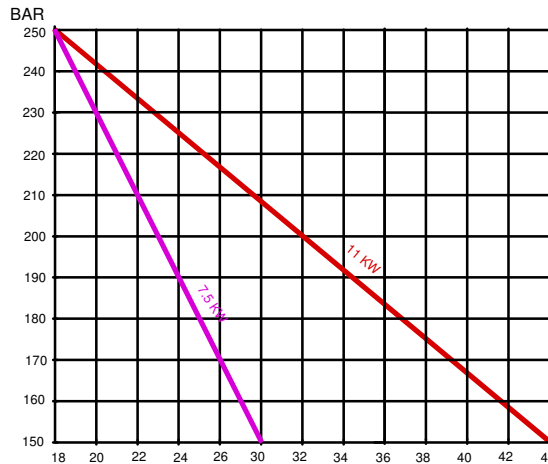

IF IN DOUBT PLEASE ASK

PART NUMBER

PP CR KW VVV HZ VV I

AC MOTOR POWER

5.5
7.5
11

MOTOR VOLTAGE

380
440

MOTOR FREQUENCY

50
60

DC MOTOR

5 KW 24 V
10 KW 48V

MAX HYDRAULIC PRESSURE

150
250

		PROJECTION		HARDY UNIT D MILDMAY IND EST, FOUNDRY LANE BURNHAM ON CROUCH, ESSEX, CM08SH TEL: 00 44 (0) 1621 782726 FAX: 00 44 (0) 1621 785645		REF		TITLE CRANE POWER PACKS 5.5 KW TO 18 KW			
		STATUS AP						NO: PP CR GA 01		ISSUE: 1	
		DRN JWH									
ISSUE		ALTERATION		DATE		DRN		DATE		06