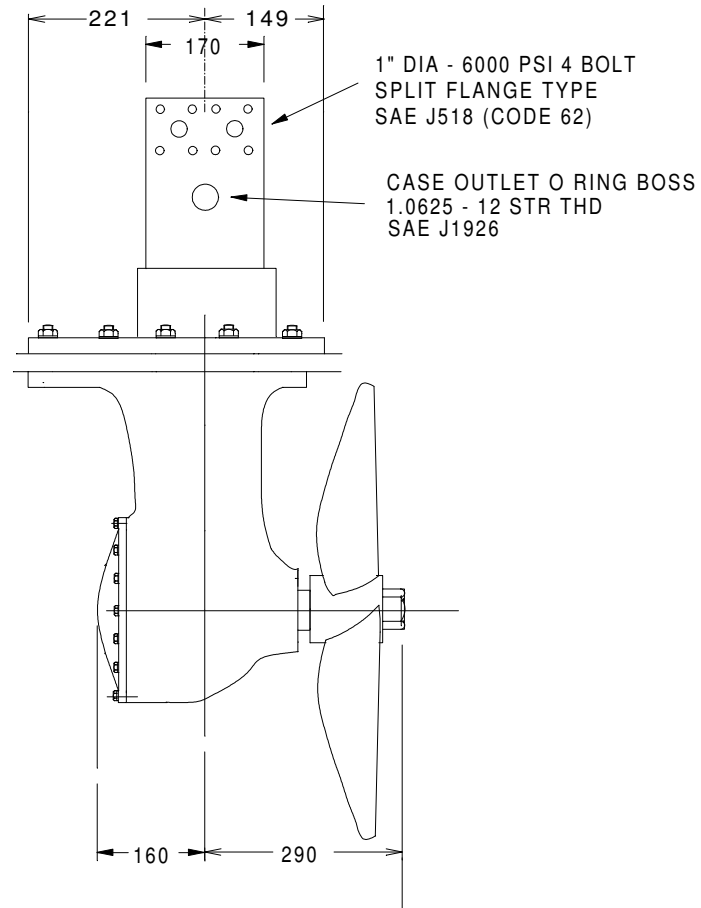

MOTOR 60 CC/REV

IF IN DOUBT PLEASE ASK

				DIMENSIONS	MM	HARDY ENGINEERING LTD FOUNDRY LANE BURNHAM ON CROUCH ESSEX ENGLAND Tel: 01621 782726 Fax: 01621 785645	REF	TITLE	100 HP GA		
				SCALE	NTS			NO:	TS100G		ISSUE:
				DRN	JWH					1	
ISSUE	ALTERATION	DATE	DRN	DATE	20/1/04						