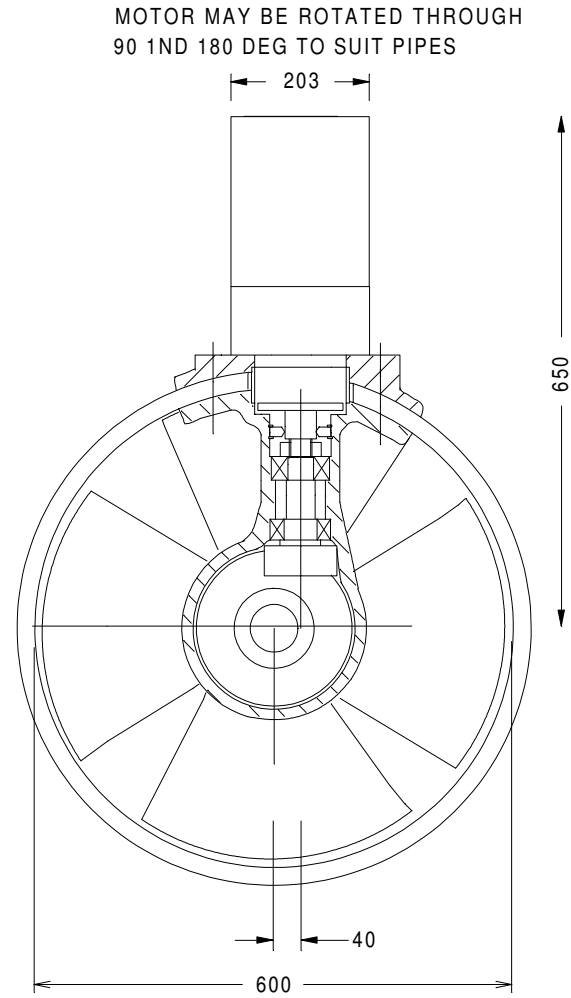

MOTOR 60 CC/REV

IF IN DOUBT PLEASE ASK

				DIMENSIONS	MM	HARDY ENGINEERING LTD FOUNDRY LANE BURNHAM ON CROUCH ESSEX ENGLAND Tel: 01621 782726 Fax: 01621 785645	REF	TITLE	100 HP GA		
				SCALE	NTS			NO:	TS100G		ISSUE:
				DRN	JWH					1	
ISSUE	ALTERATION	DATE	DRN	DATE	20/1/04						