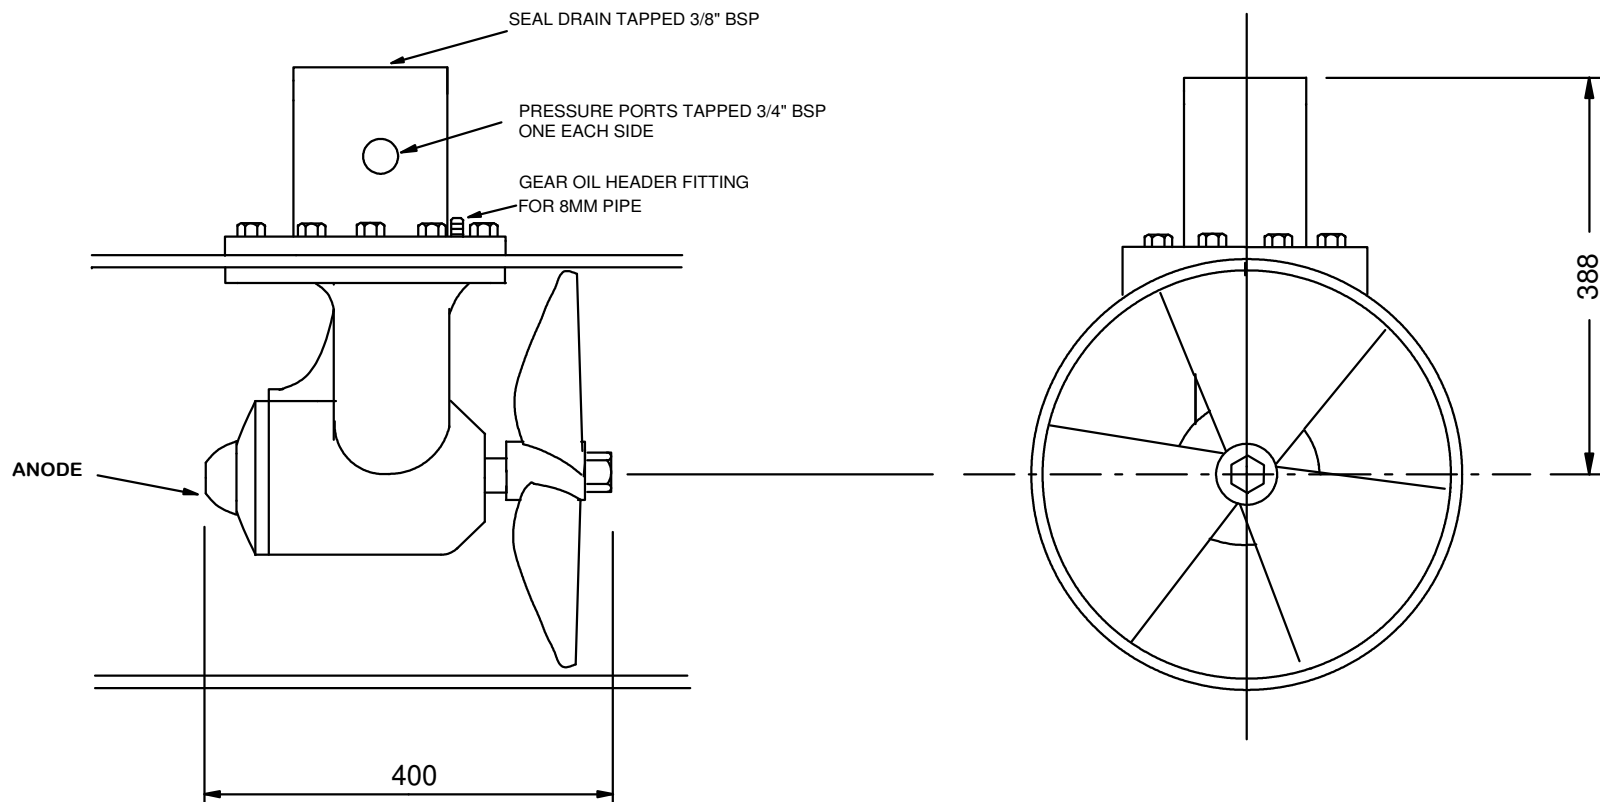

IF IN DOUBT PLEASE ASK

				DIMENSIONS	MM
				SCALE	NTS
				DRN	JWH
ISSUE	ALTERATION	DATE	DRN	DATE	23/10/97

TORKMASTER
HARDY ENGINEERING LTD
FOUNDRY LANE, BURNHAM - ON - CROUCH
Tel: 01621 782726 Fax: 01621 785645

REF	

TITLE	40HP THRUSTER	
NO:	TS035G06	ISSUE:
		1